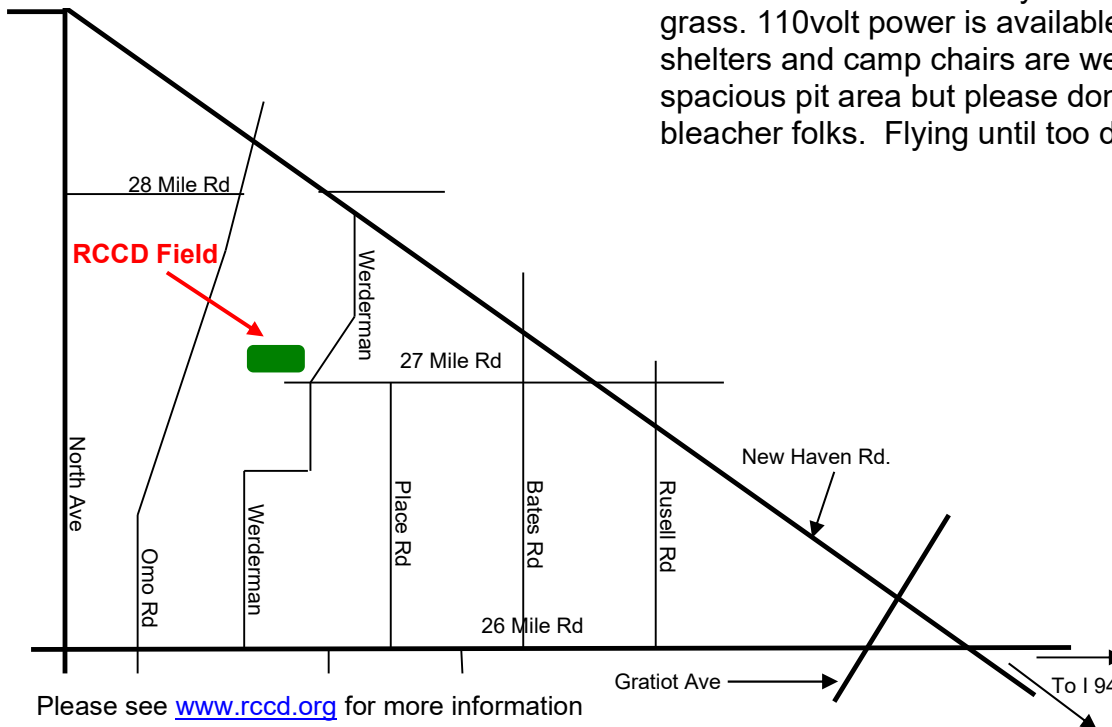

## BIG BIRD-GIANT SCALE & SWAP

Date: **Sat., July 25th, 2026**  
Times: Pilots' Meeting at 9:45 a.m.  
Flying Starts at 10:00 a.m.  
Location: RCCD Flying Field in Wetzel State Park (see map)  
Format: Giant Scale Fun Fly & SWAP  
CD: Lou Tisch  
[duckguylsb@juno.com](mailto:duckguylsb@juno.com)  
Co-CD: Swap-Larry Penn  
[PennLar@Outlook.com](mailto:PennLar@Outlook.com)

AMA Sanction # 20122  
Ample parking and bleacher seating.  
Refreshments available.

Michigan Recreation Pass required for Park access.

Landing/Swap Fee (pilot/swap): \$10

Open to AMA members to fly Large RC Models: 1/4 Scale or Bigger, or minimum Wingspan of 80" for Monoplanes & 60" for Biplanes. Pilots must be registered for prizes eligibility. The RCCD flying field is 1200 feet long, 300 feet wide and is beautifully leveled & maintained grass. 110volt power is available. Your pop-up shelters and camp chairs are welcome in the spacious pit area but please don't block the bleacher folks. Flying until too dark.