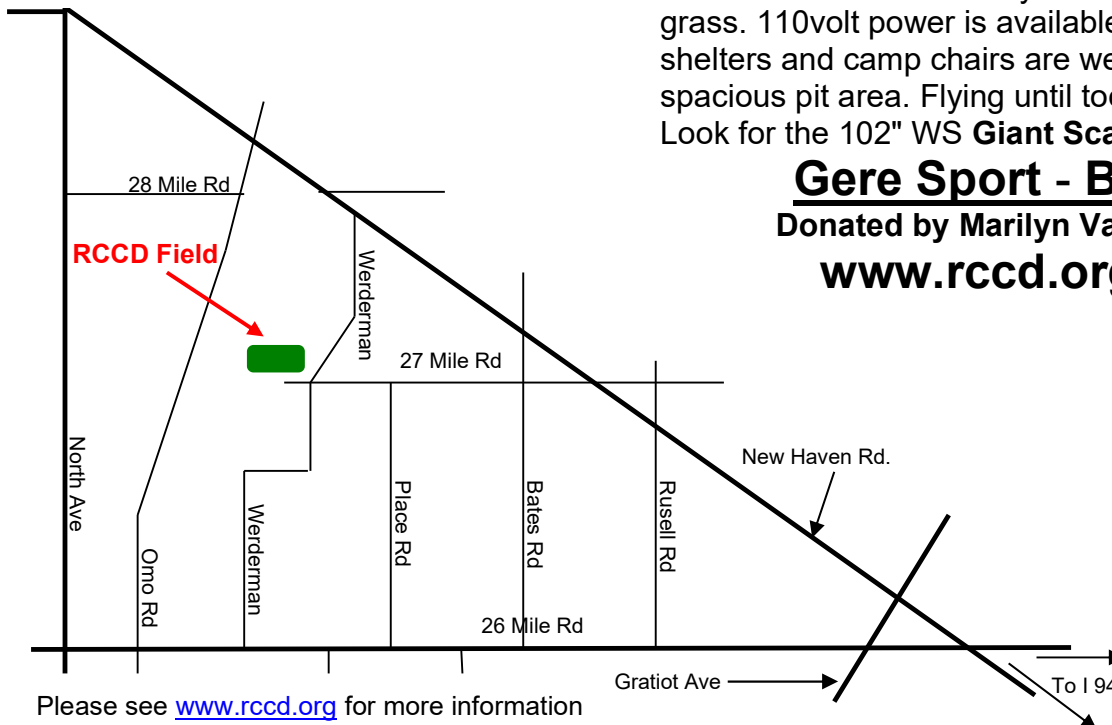

Radio Control Club of Detroit

www.rccd.org

BIG BIRD-GIANT SCALE & SWAP

Date: **Sat., July 26th, 2025**
Times: Pilots' Meeting at 9:45 a.m.
Flying Starts at 10:00 a.m.
Location: RCCD Flying Field in Wetzel State Park (see map)
Format: Giant Scale Fun Fly & SWAP
CD: Lou Tisch
duckguylsb@juno.com
Co-CD: Don Veres
DonVeres@comcast.net
Co-CD: Swap-Larry Penn
PennLar@Outlook.com

AMA Sanction # 16395
Ample parking and bleacher seating.

Refreshments available.

Michigan Recreation Pass required for Park access.

Landing/Swap Fee (pilot/swap): \$10

Open to AMA members to fly Large RC Models: 1/4 Scale or Bigger, or minimum Wingspan of 80" for Monoplanes & 60" for Biplanes.

Pilots must be registered for prizes eligibility. The RCCD flying field is 1200 feet long, 300 feet wide and is beautifully leveled & maintained grass. 110volt power is available. Your pop-up shelters and camp chairs are welcome in the spacious pit area. Flying until too dark.

Look for the 102" WS Giant Scale Raffle-Bipe

Gere Sport - Bipe

Donated by Marilyn Varilone

www.rccd.org

Please see www.rccd.org for more information