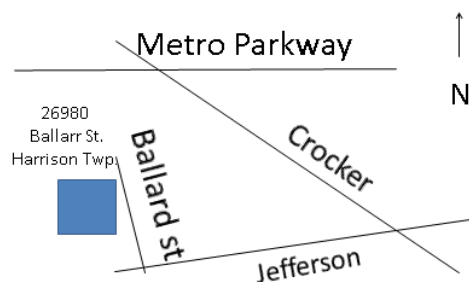

The Radio Control Club of Detroit

Questions and Answers

Q. Where is the RCCD field?

A. The field is located at 27 Mile and Werderman in Wetzel State Park.

Q. Where/When does the club meet?

A. We meet at the Tucker Senior Center in Harrison Township on the 1st and 3rd Thursday of each month at 7:30 pm