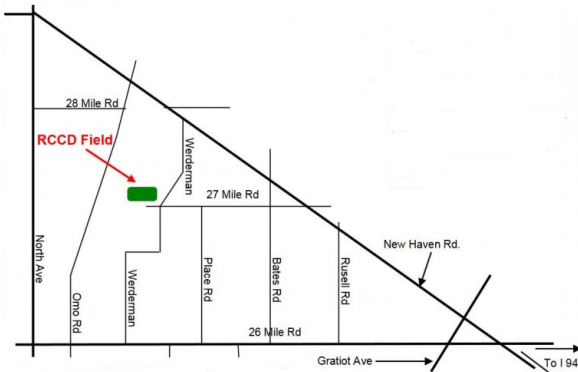

The Radio Control Club of Detroit

Questions and Answers

Q. Where is the RCCD field?

A. The field is located at 27 Mile and Werderman in Wetzel State Park.

Q. Where/When does the club meet?

A. We meet at the Tucker Senior Center in Harrison Township on the 1st and 3rd Thursday of each month at 7:30 pm