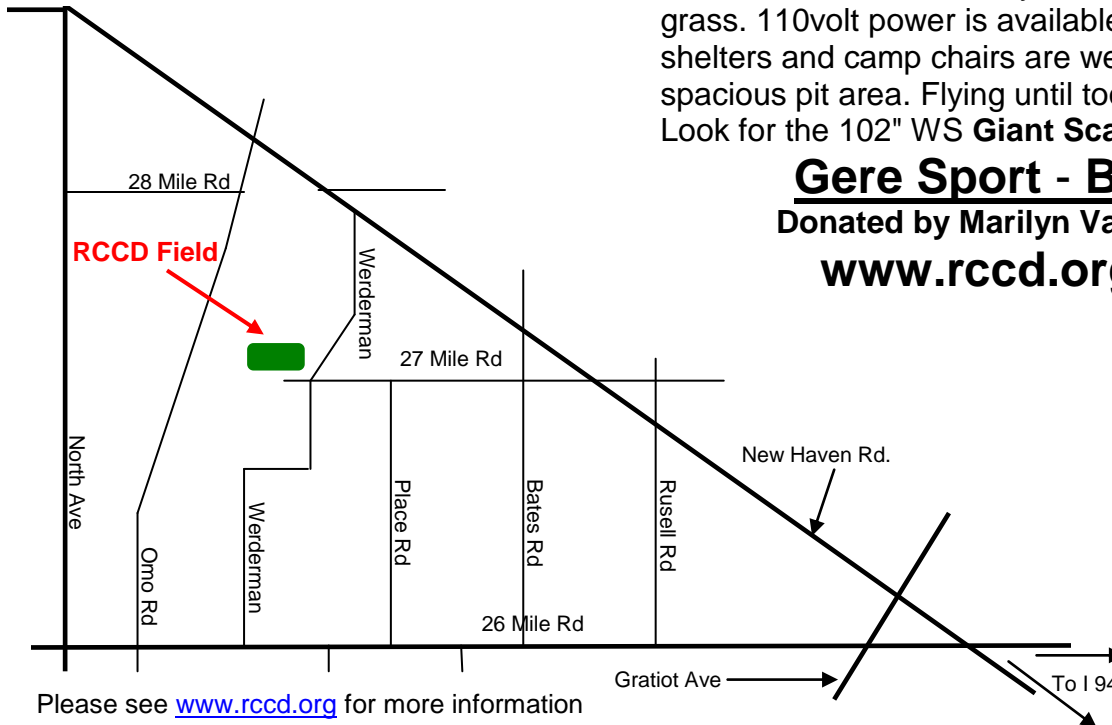

AMA Sanction # 14550
Ample parking and bleacher seating.
Refreshments available.
Michigan Recreation Pass required for Park access.
Landing/Swap Fee (pilot/swap): $10

Open to AMA members to fly Large RC Models: 1/4 Scale or Bigger, or minimum Wingspan of 80" for Monoplanes & 60" for Biplanes. Pilots must be registered for prizes eligibility. The RCCD flying field is 1200 feet long, 300 feet wide and is beautifully leveled & maintained grass. 110volt power is available. Your pop-up shelters and camp chairs are welcome in the spacious pit area. Flying until too dark. Look for the 102" WS Giant Scale Raffle-Bipe

Gere Sport - Bipe
Donated by Marilyn Varilone
www.rccd.org