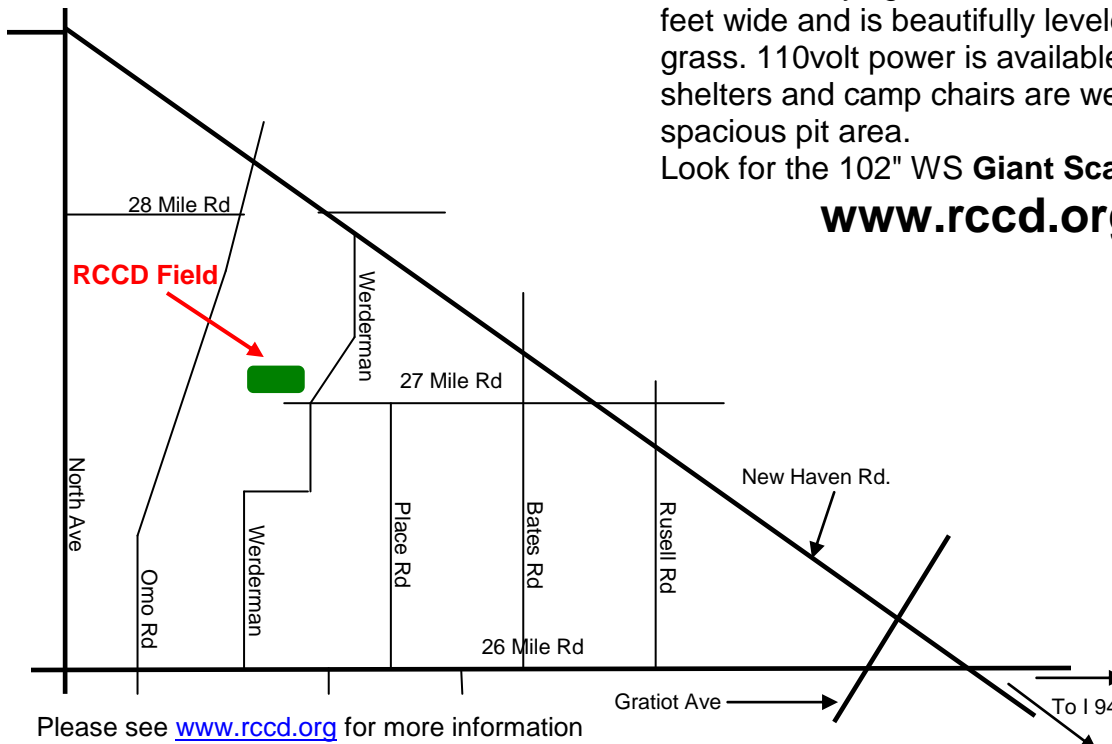

Radio Control Club of Detroit

www.rccd.org

BIG BIRD-GIANT SCALE

Date: **Sat., July 23rd, 2022**

Times: Pilots' Meeting at 9:45 a.m.
Flying Starts at 10:00 a.m.

Location: RCCD Flying Field in Wetzel
State Park (see map)

Michigan Recreation Pass required for
Park access.

Landing Fee (for pilots): \$10

Open to AMA members to fly Large RC Models:
¼ Scale or Bigger, or minimum Wingspan of 80"
for Monoplanes & 60" for Biplanes.

Pilots must be registered for prizes eligibility.
The RCCD flying field is 1200 feet long, 300
feet wide and is beautifully leveled & maintained
grass. 110volt power is available. Your pop-up
shelters and camp chairs are welcome in the
spacious pit area.

Look for the 102" WS Giant Scale CUB Raffle.

www.rccd.org

Please see www.rccd.org for more information