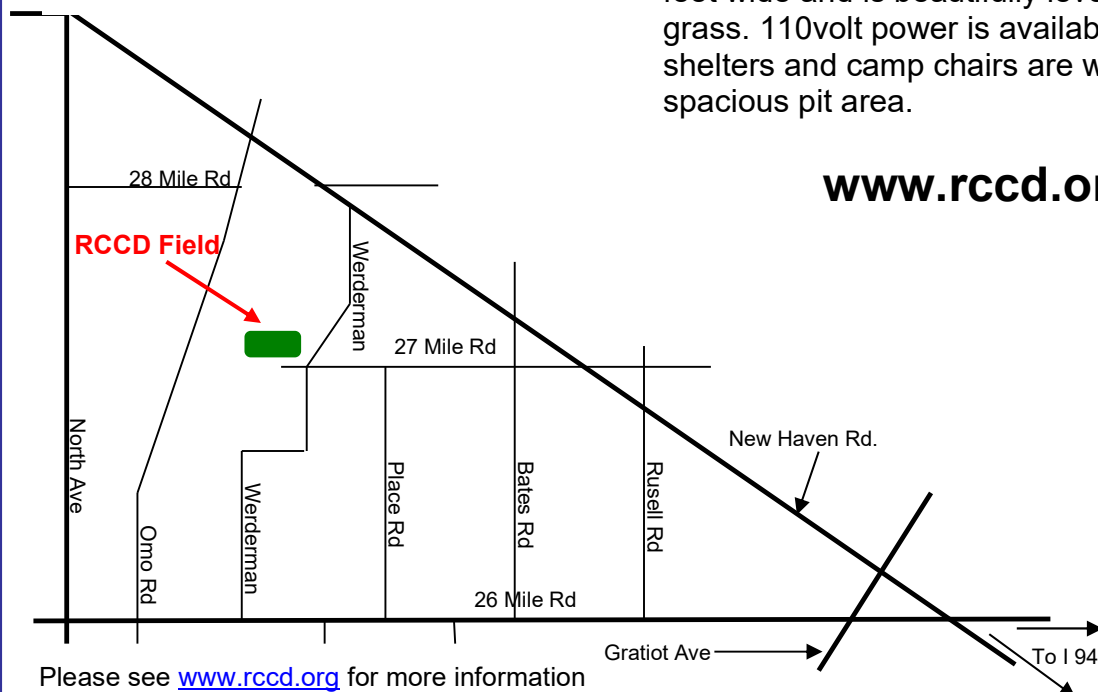

Radio Control Club of Detroit

www.rccd.org

WARBIRDS, SCALE & CLASSICS

Date: **Sat., Aug. 21st, 2021**
Times: Pilots' Meeting at 9:45 a.m.
Flying Starts at 10:00 a.m.
Location: RCCD Flying Field in Wetzel State Park (see map)
Format: Giant Scale Fun Fly
CD: Lou Tisch
duckguylsb@juno.com
Co-CD: Chris Singer
Co-CD: Mike Schafka
rms15@hotmail.com
Co-CD: Don Veres
DonVeres@comcast.net

AMA Sanction # **11781**

Ample parking and bleacher seating.
Refreshments available.
Michigan Recreation Pass required for Park access.
Landing Fee (for pilots): \$10

Open to AMA members to fly Large Warbirds, Scale & Classics RC Models:
This is a Large Bird Fly In.
Park Fliers and Drones are not permitted.

Pilots must be registered for prizes eligibility.
The RCCD flying field is 1200 feet long, 300 feet wide and is beautifully leveled & maintained grass. 110volt power is available. Your pop-up shelters and camp chairs are welcome in the spacious pit area.