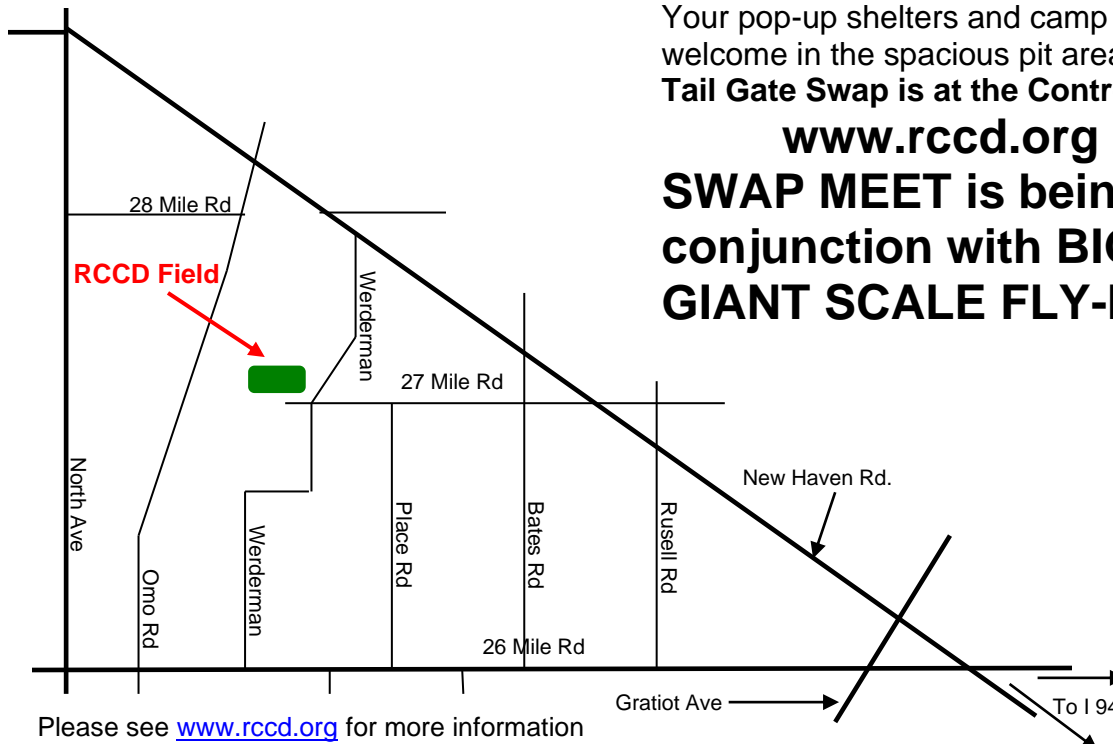

Radio Control Club of Detroit

www.rccd.org

TAILGATE SWAP & FLY

Date: **Sat., July 17th, 2021**
Times: Pilots' Meeting at 9:45 a.m.
Flying Starts at 10:00 a.m.
Location: RCCD Flying Field in Wetzel State Park (see map)
Format: Giant Scale Fun Fly

Swap Meet is open to anyone selling Modeling and R/C Hobby Related Items.

Flying is Open to AMA members to fly Large RC Models: ¼ Scale or Bigger, or minimum Wingspan of 80" for Monoplanes & 60" for Biplanes.

Pilots must be registered for prizes eligibility. Your pop-up shelters and camp chairs are welcome in the spacious pit area.

Tail Gate Swap is at the Control Line Field.

www.rccd.org

SWAP MEET is being held in conjunction with BIG BIRD-GIANT SCALE FLY-IN