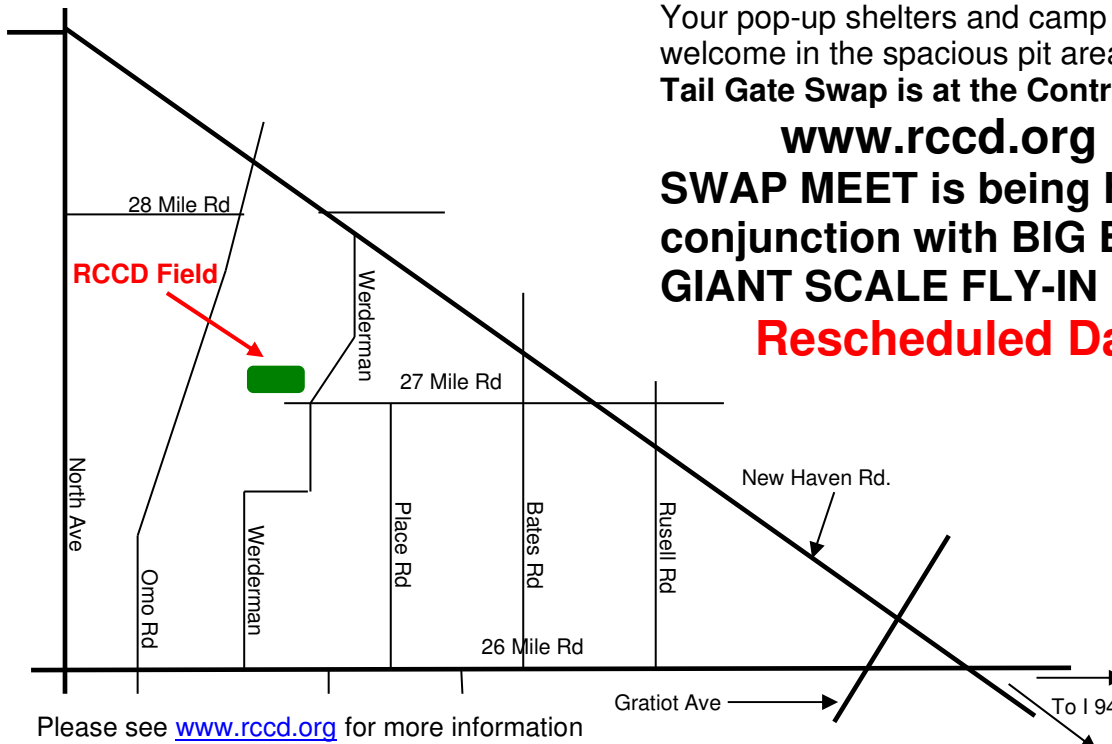

AMA Sanction # 11335-B

Ample parking and bleacher seating.
Michigan Recreation Pass required
Swap Space Fee: $10
Flying Fee: $10 Both: $15
Pre-Register with John Miklas for Swap Meet.
Pre-Register with Lou Tisch for the Fly-In.

Swap Meet is open to anyone selling Modeling and R/C Hobby Related Items.

Flying is Open to AMA members to fly Large RC Models: 1/4 Scale or Bigger, or minimum Wingspan of 80" for Monoplanes & 60" for Biplanes.

Pilots must be registered for prizes eligibility. Your pop-up shelters and camp chairs are welcome in the spacious pit area.

Tail Gate Swap is at the Control Line Field.

www.rccd.org

SWAP MEET is being held in conjunction with BIG BIRD-GIANT SCALE FLY-IN

Rescheduled Date