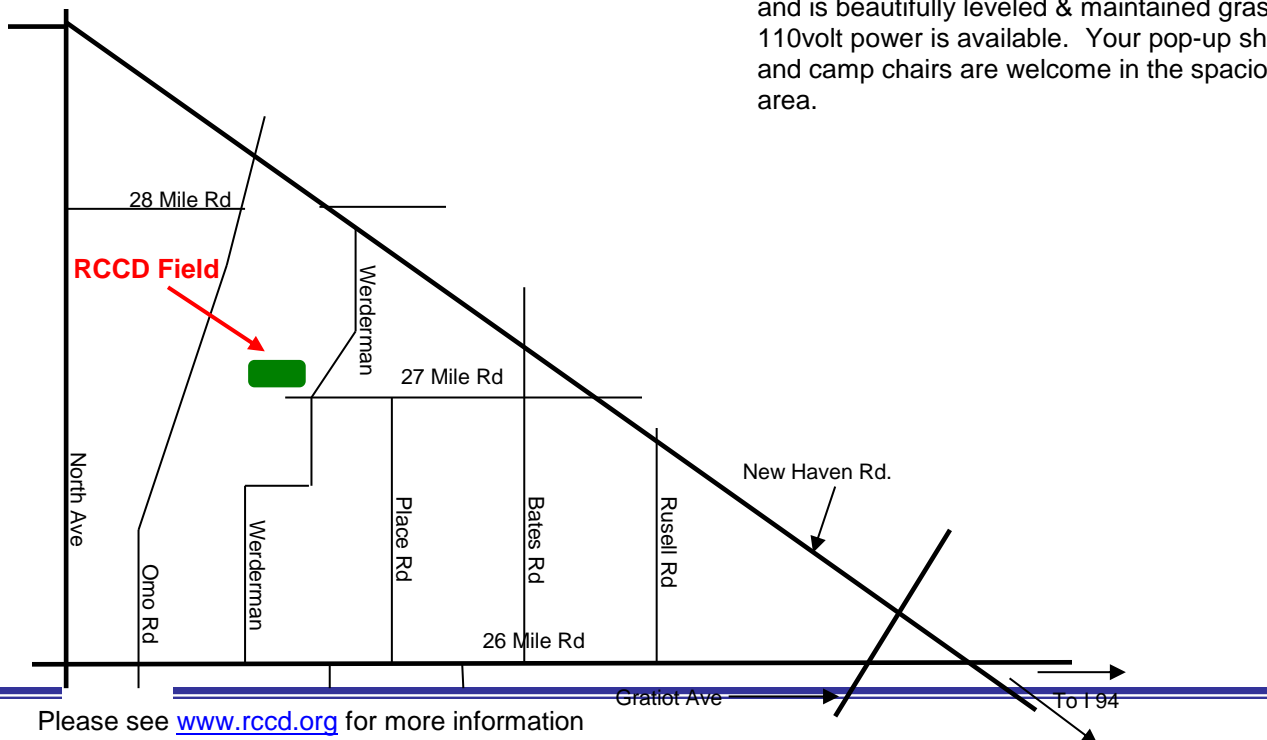

Radio Control Club of Detroit

www.rccd.org

Great Lakes Warbirds & Scale Fly-in

Date: **Saturday, June 15th 2019**
Times: Pilots' Meeting at 9:45am
Flying Starts at 10:00am
Location: RCCD Flying Field in Wetzel State Park (see map)
Format: Non-competitive Fly-in
CD: John McCormick
jpmccormick@live.com

AMA Sanction #: 548

- Ample parking and bleacher seating.
- Refreshments available.
- Michigan Recreation Pass required for Park access.
- Landing Fee (for pilots): \$10 per pilot

The RCCD flying field is 1200 ft long, 300 ft wide and is beautifully leveled & maintained grass. 110volt power is available. Your pop-up shelters and camp chairs are welcome in the spacious pit area.