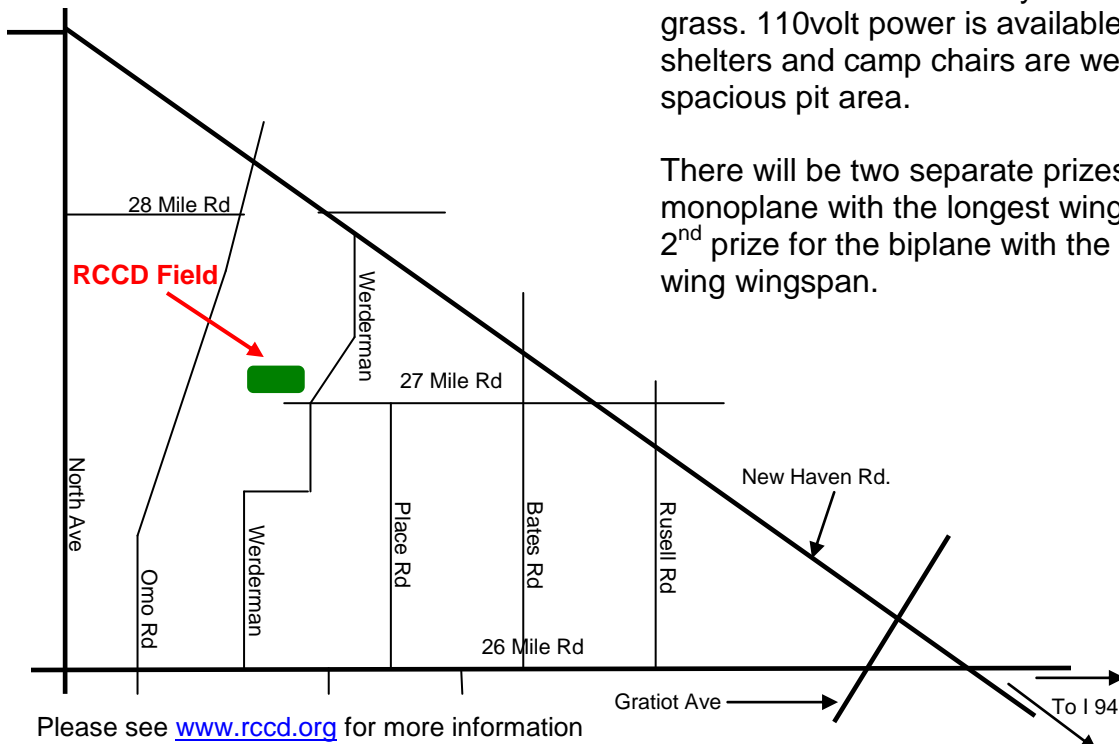

AMA Sanction #: 945

Ample parking and bleacher seating.

Refreshments available.

Michigan Recreation Pass required for Park access.

Landing Fee (for pilots): $10

Open to AMA members to fly Large RC Models: 1/4 Scale or Bigger, or minimum Wingspan of 80" for Monoplanes & 60" for Biplanes.

Aircraft / Pilots must fly for awards eligibility.

The RCCD flying field is 1200 feet long, 300 feet wide and is beautifully leveled & maintained grass. 110volt power is available. Your pop-up shelters and camp chairs are welcome in the spacious pit area.

There will be two separate prizes: one for the monoplane with the longest wingspan and a 2nd prize for the biplane with the longest top wing wingspan.