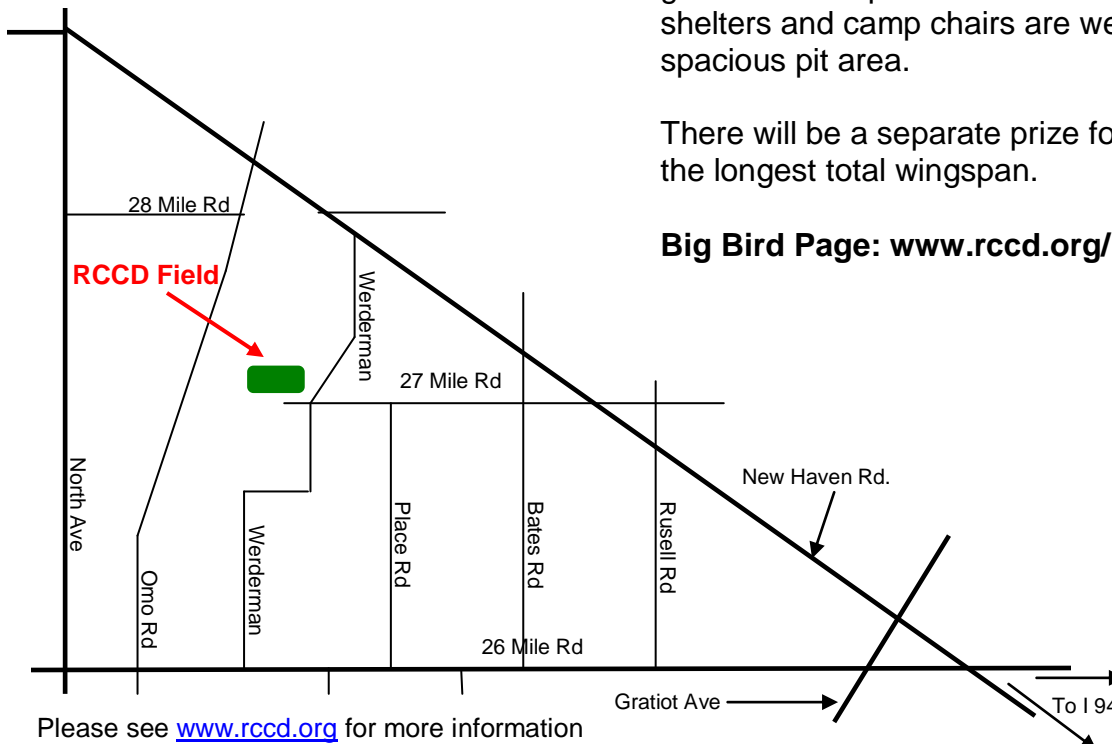

AMA Sanction # 1319

Ample parking and bleacher seating.

Refreshments available.

Michigan Recreation Pass required for Park access.

Landing Fee (for pilots): $10

Open to AMA members to fly Large RC Models: 1/4 Scale or Bigger, or minimum Wingspan of 80" for Monoplanes & 60" for Biplanes Aircraft / Pilots must fly for awards eligibility.

The RCCD flying field is 1200 feet long, 300 feet wide and is beautifully leveled & maintained grass. 110volt power is available. Your pop-up shelters and camp chairs are welcome in the spacious pit area.

There will be a separate prize for the plane with the longest total wingspan.

Big Bird Page: www.rccd.org/BIG-BIRD.html