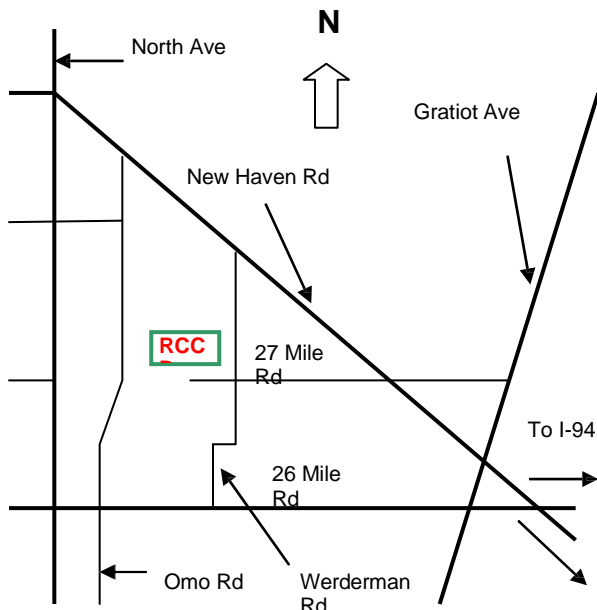

Fun for the Whole Family

Date: **May 20 & 21 2017**

Times: Flying Starts at 9:00 am

Location: RCCD Flying Field in
Wetzel State Park (see map)

Viewing: **OPEN TO THE GENERAL
PUBLIC**

Contact: John McCormick 586-596-8403
wattsoverwetzel@gmail.com

Event Website at:

www.rccd.org/WOW.htm

Follow and Like us on Facebook at:
www.facebook.com/WattsOverWetzel

Ample parking, Limited bleacher seating
available. Sun Shades and Lawn Chairs
Suggested. Food & Refreshments.....
....available for purchase.