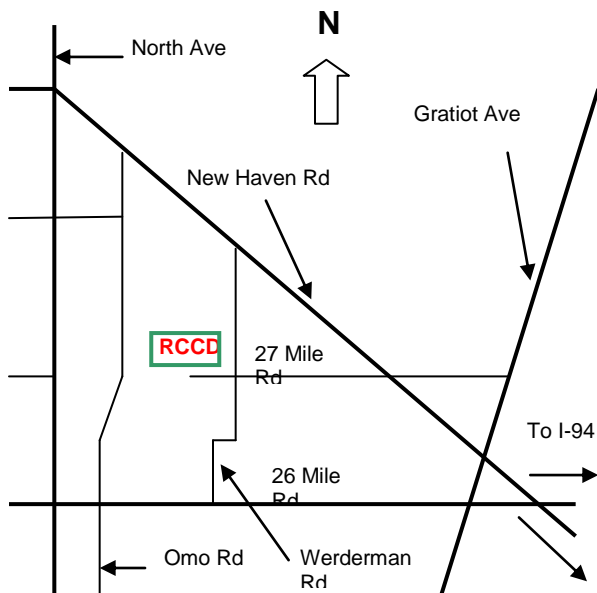

Fun for the Whole Family

Date: **May 21st & 22nd 2016**

Times: Flying Starts at 9:00 am

Location: RCCD Flying Field in
Wetzel State Park (see map)

Viewing: **OPEN TO THE GENERAL
PUBLIC**

Contact: Mike Pavlock (586)-295-3053
wattsoverwetzel@gmail.com

Event Website at:

www.rccd.org/WOW.htm

Follow and Like us on Facebook at:
www.facebook.com/WattsOverWetzel

Ample parking, Limited bleacher seating
available. Sun Shades and Lawn Chairs
Suggested. Food & Refreshments.....
....available for purchase.